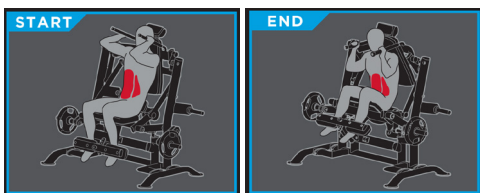

USER AMENITIES

- (2) Weight Storage Posts
- [Instruction Placard](#) illustrates proper START and END positions

Shown with Alabaster upholstery color option.

TECHNICAL
SPECIFICATIONS

MODEL 0500

WIDTH 75" / 190.5cm

DEPTH 39" / 99.1cm

HEIGHT 62" / 157.5cm

[truefitness.com](https://www.truefitness.com) | 800.426.6570 | 636.272.7100

©2024 TRUE Fitness Technology, Inc

BROCH23PLS0500
REV 1-25-2024