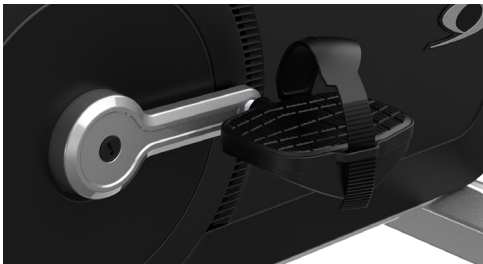

R Series

R Series Upright Bike

The R Series Upright Bike combines an intuitive exerciser experience, results-driven design and an inviting modern aesthetic. It is an effective cardio solution for any exerciser.

Comfortable seat with single-handed adjustment for quick and easy positioning.

Easily adjustable pedal straps.

FACILITY MANAGEMENT

Easily connect to the LFconnect.com for detailed equipment use information, exerciser insights and preventive maintenance alerts. Connection also enables LFconnect Protect remote equipment monitoring, which allows our knowledgeable technicians to alert you in the rare case of a problem, often before you know one exists.

Three quick-resistance modes for interval workouts.

Racing handlebars with heart-rate contacts

Quick-release removable shroud makes serviceability simple

SPECIFICATIONS

Product Name	R Series Upright
Dimensions (L x W x H)	44" x 23" x 54" (112 x 59 x 137.5 cm)
Power Range	20-900+ Watts
Resistance Levels	25
Drive Type	Generator drive system with 8-ribbed poly-V belt for smooth, quiet operation with low maintenance
Max User Weight	400 lbs (181 kg)
Power	50L- Self Powered 12V Auto Start: Brings power to console when user begins pedaling The base is configured for both 120V/15A/60Hz and 230V/10A/50Hz
Entertainment Options	MYE and attachable TV option for 50L Console
Heart Rate Monitoring	Contact grips on handlebars
Compliance	TUV CUE certificate to IEC60335-1; CSA C22.2-60335-1, EN ISO 20957-1, EN ISO 20957-5 (bikes), FCC Class B (domestic), CE General Product Safety, Low Voltage, EMC and RoHS Directives, ASTM
Color	Platinum Sparkle
Warranty	Mechanical/electrical: 2 years Labor: 1 year Cosmetics: 6 months