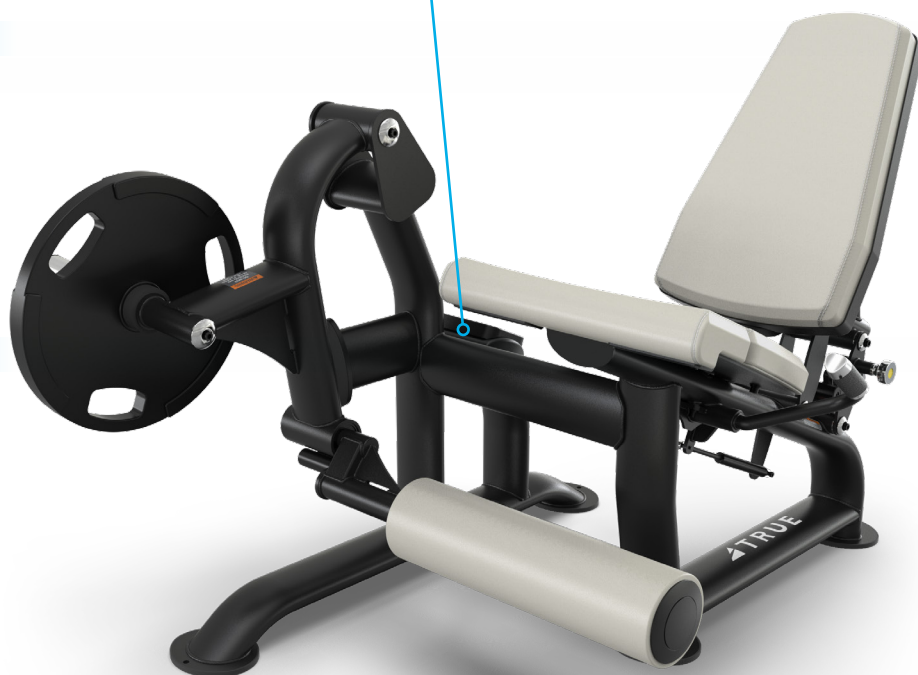

# PALLADIUM SERIES PLATE LOADED

Accessible to all levels of users in your facility, the Palladium Series Plate Loaded line combines modern styling and heavy-duty commercial construction with easy entry/exit designs and precision biomechanics. The Palladium Series Plate Loaded line provides the innovation, durability and aesthetic you've come to expect from TRUE.

### FEATURES

- Unique off-axis pivot design allows users to place knees freely on pad without need to align with fixed pivot
- Self-adjusting shin pad removes need for additional adjustment
- 6-position seat back uses gas cylinder assist for stable, friction-free adjustment

### USER AMENITIES

- Height Adjustment Guide
- [Instruction Placard](#) illustrates proper START and END positions

### ADJUSTMENT GUIDE

HEIGHT	METRIC	SEAT
5'	152cm	1
5' 4"	163cm	2
5' 7"	170cm	3
5' 10"	178cm	4
6' +	183cm +	5-6

[Height Adjustment Guide](#) instructs users on proper seat placement based on height